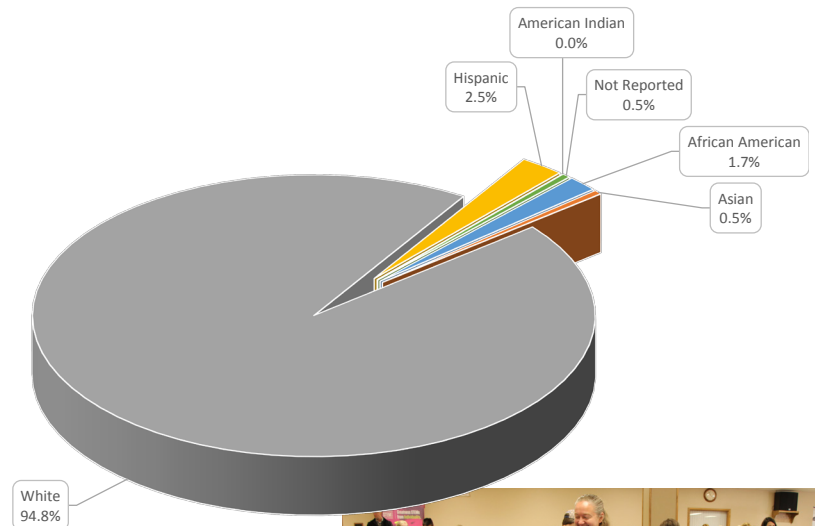

2016 Northeast Iowa Family STEM Festival (Oelwein)

neiwastem.com

The Northeast Iowa Family STEM Festival is a community-wide partnership led by Northeast Iowa Governor's STEM Advisory Council at the University of Northern Iowa, Oelwein Community School District, AEA 267, County Extension and Outreach, IowaWorks, Keystone AEA, Northeast Iowa Community College, Oelwein Chamber and Area Development and Upper Iowa University. The event was hosted on Thursday, October 20, 2016, at the Community Plaza in Oelwein. The free event attracted 648 people. Attendees encountered 26 hands-on exhibits throughout the evening and one specialty show.

ATTENDEE BREAKDOWN BY AGE GROUP

Communities Attending

- | | |
|--------------|------------------|
| Arlington | Maynard |
| Aurora | Oelwein |
| Fairbank | Oran |
| Fayette | Readlyn |
| Hazleton | Stanley |
| Independence | Strawberry Point |
| Jesup | Sumner |
| | Wadena |

Attendee Breakdown by Ethnicity

How would you rate the STEM festival? (1-Poor and 10-Outstanding)	Responses
10	92
9	17
8	12
7	1
6	5
5	0
4	0
3	0
2	0
1	2
Total Number of Evaluations	129

Average overall score 9.4