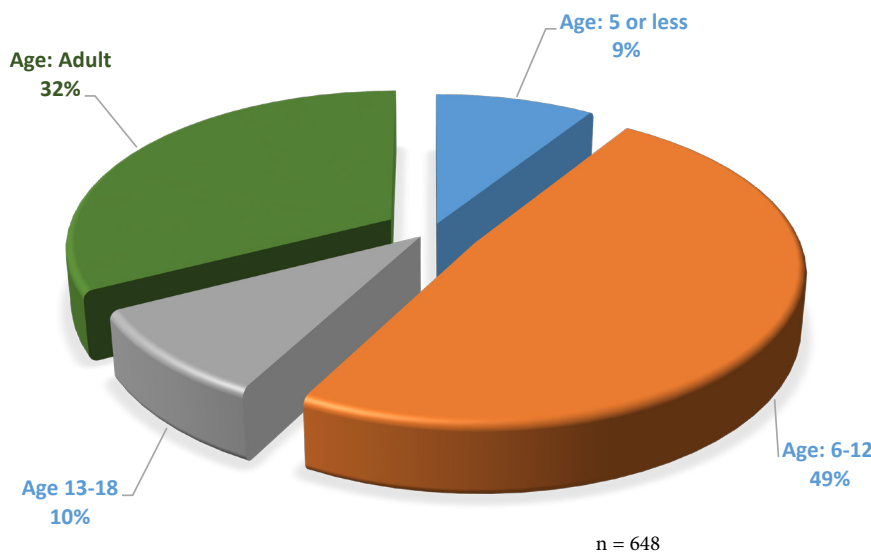

2016 Northeast Iowa Family STEM Festival (Oelwein)

neiwastem.com

The Northeast Iowa Family STEM Festival is a community-wide partnership led by Northeast Iowa Governor's STEM Advisory Council at the University of Northern Iowa, Oelwein Community School District, AEA 267, County Extension and Outreach, IowaWorks, Keystone AEA, Northeast Iowa Community College, Oelwein Chamber and Area Development and Upper Iowa University. The event was hosted on Thursday, October 20, 2016, at the Community Plaza in Oelwein. The free event attracted 648 people. Attendees encountered 26 hands-on exhibits throughout the evening and one specialty show.

ATTENDEE BREAKDOWN BY AGE GROUP

Communities Attending

- | | |
|--------------|------------------|
| Arlington | Maynard |
| Aurora | Oelwein |
| Fairbank | Oran |
| Fayette | Readlyn |
| Hazleton | Stanley |
| Independence | Strawberry Point |
| Jesup | Sumner |
| | Wadena |