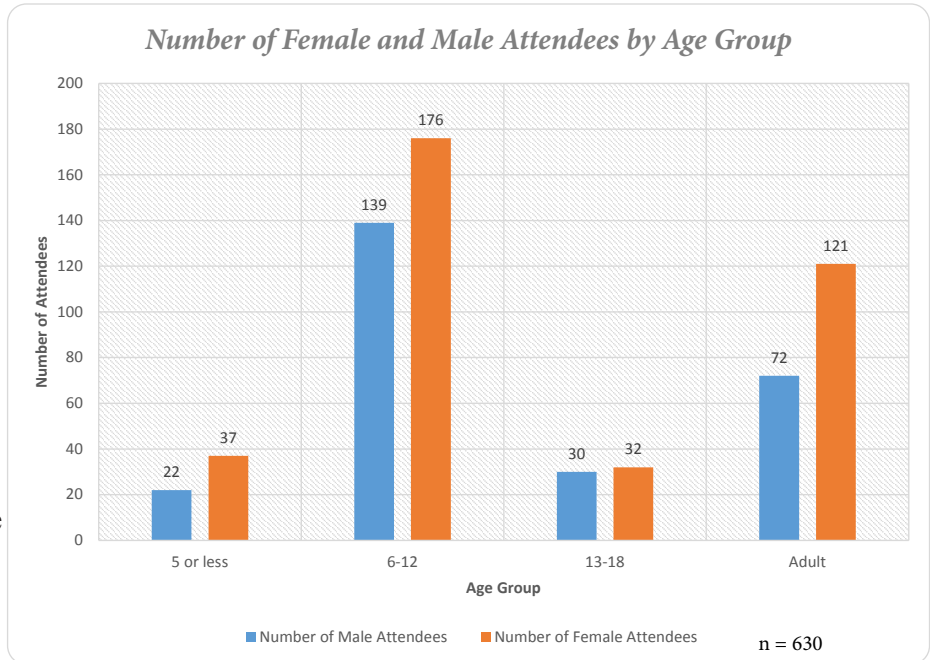

2016 Northeast Iowa Family STEM Festival (Oelwein)

neiwastem.com

The Northeast Iowa Family STEM Festival is a community-wide partnership led by Northeast Iowa Governor's STEM Advisory Council at the University of Northern Iowa, Oelwein Community School District, AEA 267, County Extension and Outreach, IowaWorks, Keystone AEA, Northeast Iowa Community College, Oelwein Chamber and Area Development and Upper Iowa University. The event was hosted on Thursday, October 20, 2016, at the Community Plaza in Oelwein. The free event attracted 648 people. Attendees encountered 26 hands-on exhibits throughout the evening and one specialty show.

ATTENDEE BREAKDOWN BY AGE GROUP

Communities Attending

- | | |
|--------------|------------------|
| Arlington | Maynard |
| Aurora | Oelwein |
| Fairbank | Oran |
| Fayette | Readlyn |
| Hazleton | Stanley |
| Independence | Strawberry Point |
| Jesup | Sumner |
| | Wadena |